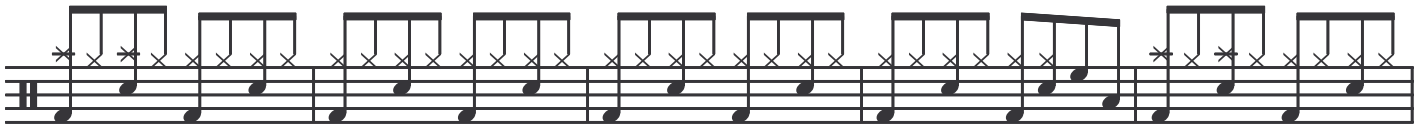

ACDC - Put the finger on you

par taled - Drums and co

tempo = 130

Staff 1: A musical staff in G major with a treble clef and a key signature of one sharp (F#). It contains a sequence of rhythmic patterns, primarily eighth-note chords, with asterisks above some notes indicating barre positions.

Staff 2: Continuation of the musical staff, featuring similar rhythmic patterns and barre markings.

Staff 3: Continuation of the musical staff, featuring similar rhythmic patterns and barre markings.

Staff 4: Continuation of the musical staff, featuring similar rhythmic patterns and barre markings.

Staff 5: Continuation of the musical staff, featuring similar rhythmic patterns and barre markings.

Staff 6: Continuation of the musical staff, featuring similar rhythmic patterns and barre markings. A double bar line with repeat dots is present, followed by a section marked "x3".

Staff 7: Continuation of the musical staff, featuring similar rhythmic patterns and barre markings.

Staff 8: Continuation of the musical staff, featuring similar rhythmic patterns and barre markings.

Staff 9: Continuation of the musical staff, featuring similar rhythmic patterns and barre markings. A double bar line with repeat dots is present, followed by a section marked "x7".