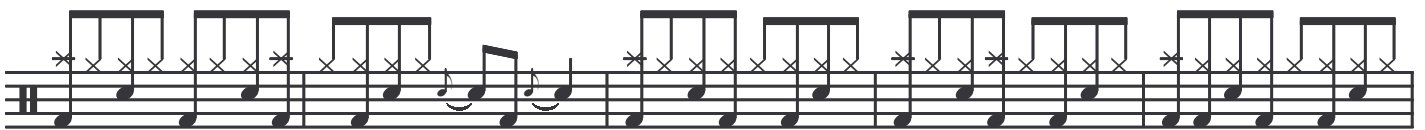

ACDC - Put the finger on you

par taled - Drums and co

tempo = 130

Staff 1: A musical staff in G major with a treble clef and a key signature of one sharp (F#). It contains a sequence of rhythmic patterns, primarily eighth-note chords, with asterisks above some notes indicating barre positions.

Staff 2: Continuation of the musical staff, featuring similar rhythmic patterns and barre markings.

Staff 3: Continuation of the musical staff, featuring similar rhythmic patterns and barre markings.

Staff 4: Continuation of the musical staff, featuring similar rhythmic patterns and barre markings.

Staff 5: Continuation of the musical staff, featuring similar rhythmic patterns and barre markings.

Staff 6: Continuation of the musical staff, featuring similar rhythmic patterns and barre markings. A double bar line with repeat dots is present, followed by a section marked "x3".

Staff 7: Continuation of the musical staff, featuring similar rhythmic patterns and barre markings.

Staff 8: Continuation of the musical staff, featuring similar rhythmic patterns and barre markings.

Staff 9: Continuation of the musical staff, featuring similar rhythmic patterns and barre markings. A double bar line with repeat dots is present, followed by a section marked "x7".