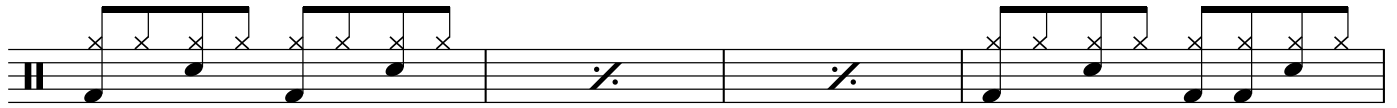

Heartbreak Warfare